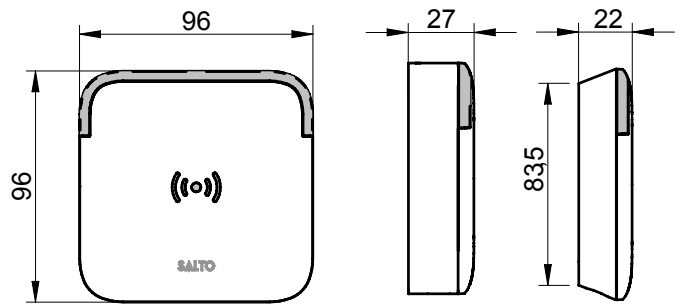

TECHNICAL DATA:

Reader dimensions :	96 x 96 x 22 mm 3-3/4" x 3-3/4" x 55/64"
Weight:	20 g - 1 Oz
Cover material:	PC/ASA
IP class:	IP66
Certifications:	CE, UKCA, FCC, IC, ACMA, EAC, MIC, IMDA, NCC, KCC, TDRA, SUBTEL, CRA, NOM, IFT, WPC, UL294

TECHNICAL DRAWING:

ELECTRONIC FEATURES:

Power:	12V supplied by the door controller.
Connection to the door controller:	AWG24 twisted pair or AWG18 cable connection.
Firmware update:	Via software platform.
LED lamps:	Multi colour led to indicate access authorisation.

CREDENTIAL TECHNOLOGIES:

JustIN Mobile Credentials¹:	•
NXP MIFARE²:	•
HID³:	•

¹ Bluetooth Digital Key and Near Field Communication (NFC) capability.

² MIFARE® DESFire® EV1/EV2/ EV3, MIFARE® Plus, MIFARE® Ultralight C, MIFARE® Classic.

³ iCLASS®, Seos®.

ELECTRONIC CHARACTERISTICS:

Operations conditions:

	Min	Max	Unit
Temperature:	-35*	66	°C
	-31*	150	°F
Humidity:	35	85	%

*iCLASS® Seos™: -25 °C / -13 °F

Power consumption:

	Min	Max	Unit
Reader		150	mA

RF characteristics:

	Min	Gen	Unit
RFID frequency:		13,56	MHz
Bluetooth LE frequency:	2,4	2,445	GHz

Cable type and distances:

	Reader
UTP Cat5e 2 pairs AWG24	100m 328ft
UTP Cat5e 4 pairs AWG24 + SP224861/SP224895	250m 820ft
Twisted pairs AWG18	400m 1312ft

SALTO PLATFORMS:

	1	2	3
SVN data-on-card	•	—	•
JustIN Mobile	•	•	•
BLUEnet Wireless	•⁴	•	•
Apple Wallet	—	—	•

¹ Salto Space. On-premise access control platform

² Salto KS. Cloud-based access control platform

³ Salto Homelok. Cloud-based access control platform

⁴ RFnet Wireless versions are not compatible

COVER STICKER FINISH:

Black - RAL 7021	•
White - RAL 9003	•