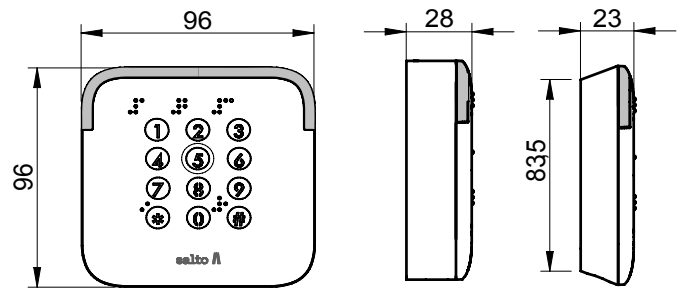

TECHNICAL DATA:

Reader dimensions :	96 x 96 x 23 mm 3-3/4" x 3-3/4" x 55/64"
Weight:	25 g - 1 Oz
Cover material:	PC/ASA
IP class:	IP66
ADA support:	Braille, Embossed keys
Certifications:	CE, UKCA, FCC, IC, ACMA, EAC, MIC, IMDA, NCC, KCC, TDRA, SUBTEL, CRA, NOM, IFT, WPC, UL294

ELECTRONIC FEATURES:

Power:	12V supplied by the door controller.
Connection to the door controller:	AWG24 twisted pair or AWG18 cable connection.
Firmware update:	Via software platform.
LED lamps:	Multi colour led to indicate access authorisation.

ELECTRONIC CHARACTERISTICS:

Operations conditions:

	Min	Max	Unit
Temperature:	-35*	66	°C
	-31*	150	°F
Humidity:	35	85	%

*iCLASS® Seos™: -25 °C / -13 °F

Power consumption:

	Min	Max	Unit
Reader		250	mA

RF characteristics:

	Min	Gen	Unit
RFID frequency:		13,56	MHz
Bluetooth LE frequency:	2,4	2,445	GHz

Cable type and distances:

	Reader
UTP Cat5e 2 pairs AWG24	100m 328ft
UTP Cat5e 4 pairs AWG24 + SP224861/SP224895	250m 820ft
Twisted pairs AWG18	400m 1312ft

TECHNICAL DRAWING:

Universal model available for MIFARE ID Technology:

CREDENTIAL TECHNOLOGIES:

JustIN Mobile Credentials¹:	•
NXP MIFARE²:	•
HID³:	•
LEGIC⁴:	•

¹ Bluetooth Digital Key and Near Field Communication (NFC) capability.

² MIFARE® DESFire® EV1/EV2/ EV3, MIFARE® Plus, MIFARE® Ultralight C, MIFARE® Classic.

³ iCLASS®, Seos®. The new keypad design is not yet available.

⁴ LEGIC Prime, LEGIC Advant. The new keypad design is not yet available.

SALTO PLATFORMS:

	¹	²	³
SVN data-on-card	•	—	•
JustIN Mobile	•	•	•
BLUEnet Wireless	•⁴	•	•
Apple Wallet	—	—	•

¹ Salto Space. On-premise access control platform

² Salto KS. Cloud-based access control platform

³ Salto Homelok. Cloud-based access control platform

⁴ RFnet Wireless versions are not compatible

COVER STICKER FINISH:

Black - RAL 7021	•
White - RAL 9003	•