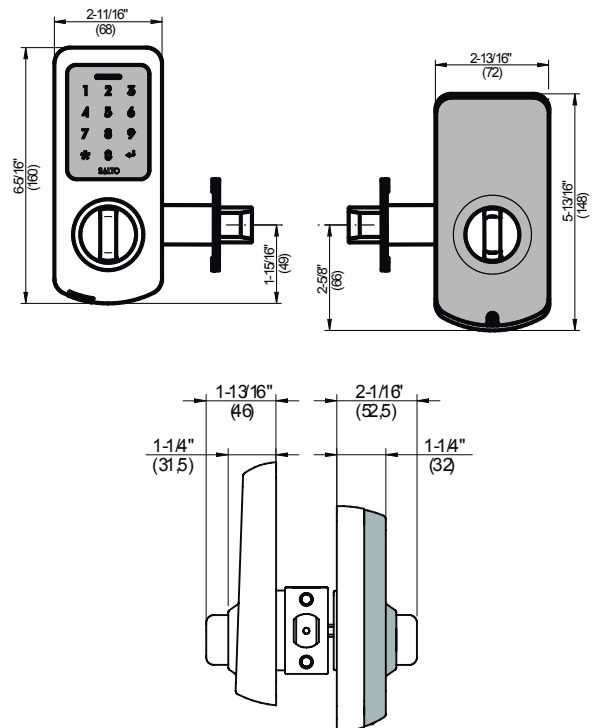

TECHNICAL DATA:

Outside housing dimensions (H x W x D) :	6-5/16" x 2-11/16" x 1-13/16" 160 x 68 x 46 mm
Inside housing dimensions (H x W x D) :	5-13/16" x 2-13/16" x 2-5/64" 148 x 72 x 52,7 mm
Weight:	1,5 kg
Thumbturn rotation:	Max. 90°
Door thicknesses:	1-3/8" - 3-11/32" 35 mm - 85 mm
Power Source:	3 AA batteries (LR6 1,5V)
Number of openings:	Up to 85.000 operations depending on the technology and the platform
Maximum events on lock audit:	1861 (Salto Space) 1462 (Salto KS and Salto Homelok)
Environmental conditions:	For indoor use +0 °C / +50 °C without condensation.
Certifications:	FCC, IC, CE, ANSI/BHMA A156.40 - AAA UL10C: 180 min (metal doors)

OPENING MODES:

Standard:	•
Office mode:	•
Timed office:	•
Automatic opening:	•
Automatic opening + office	•
Toggle:	•
Timed Toggle:	•
Amok mode:	—
Exit leaves open mode:	—
PIN code / Keypad	•

CREDENTIAL TECHNOLOGIES:

JustIN Mobile Credentials¹:	•
NXP MIFARE²:	•

¹Bluetooth Digital Key and Near Field Communication (NFC) capability.

² MIFARE® DESFire® EV1/EV2/ EV3, MIFARE® Plus, MIFARE® Ultralight C, MIFARE® Classic.

TECHNICAL DRAWING:

SALTO PLATFORMS:

SVN data-on-card	•	—	•
JustIN Mobile	•	•	•
BLUenet Wireless	•⁴	•	•
Apple Wallet	—	—	•

¹Salto Space. On-premise access control platform

²Salto KS. Cloud-based access control platform

³Salto Homelok. Cloud-based access control platform

⁴RFnet Wireless versions are not compatible

FINISH:

CS Satin Chrome - BHMA682 US26D	•
CP Polished Chrome - BHMA629 US26	•
NE Black chromium - BHMA685	•

READER FINISH:

Black:	•