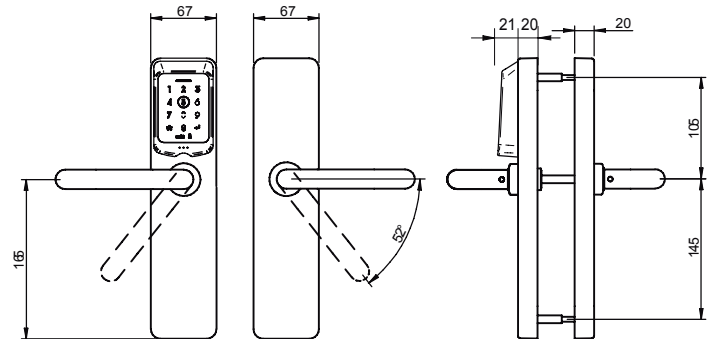

TECHNICAL DATA:

Reader dimensions :	290 x 67 x 20 mm
Weight:	2.5 kg
Handle rotation:	Max. 52°
Door thicknesses:	32 mm - 120 mm
Distance from the handle to the cylinder	62 - 110mm
Square spindles:	7mm, 7.6mm split, 8mm, 8mm split, 9mm and 9 mm split
Keypad Touch Screen:	12 capacitive keys
Power source:	3 AA batteries (LR6 1,5V)
Number of openings¹:	MIFARE: 91.000 to 103.500 JustIN: 91.000 to 119.000 Keypad: 11.600 to 14.100
Maximum events on lock audit:	1.625 (Salto Space) 1.280 (Salto KS - Salto Homelok)
Environmental conditions:	+0 °C / +50 °C. without condensation.
IP class:	Not suitable for outdoor use.
Certifications:	CE, FCC, IC, RCM, UKCA, UK-PTSI, NOM, MIC, TDRA, SRRC, KCC, IMDA, EAC, ICASA, CRA, NCC, UL10C/AS1530.4/EN1634-1(EI60 Wood door 54mm)/ANSI/BHMA A156.25 & A156.13

¹Depending on the platform and the card technology.

OPENING MODES:

Standard:	•
Passcode/PIN/Keypad code:	•
PIN+Card:	•
Office:	•
Automatic opening:	•
Toggle:	•
Amok:	— *
Exit leaves open:	•

* Not available yet.

CREDENTIAL TECHNOLOGIES:

JustIN Mobile Credentials¹:	•
NXP MIFARE²:	•

¹Bluetooth Digital Key and Near Field Communication (NFC) capability.

² MIFARE® DESFire® EV1/EV2/ EV3, MIFARE® Plus, MIFARE® Ultralight C, MIFARE® Classic.

TECHNICAL DRAWING:

SALTO PLATFORMS:

SVN data-on-card	•	—	•
JustIN Mobile	•	•	•
BLUEnet Wireless	•	•	•
Apple Wallet	—	—	•

¹Salto Space. On-premise access control platform

²Salto KS. Cloud-based access control platform

³Salto Homelok. Cloud-based access control platform

FINISH:

IM Satin Stainless - BHMA630 US32D	•
IP Polished Stainless - BHMA629 US32	•
PM PVD satin brass type - BHMA731 US4	•
PP PVD bright brass type - BHMA724 US3	•
NE Black chromium - BHMA687	•
DB PVD Dark Bronze - BHMA640 US10B	•
BC BioCote anti-microbial	•

READER FINISH:

Black:	•

HANDLES:

Compatible handles*	B, G, H, J, K, L, N, O, P, S, T, U, W, Y, Z, 2, 3, 4, 5, 7

* Not all the handles are available in all finishes.

LOCKS:

Euro:	•
Tubular:	•